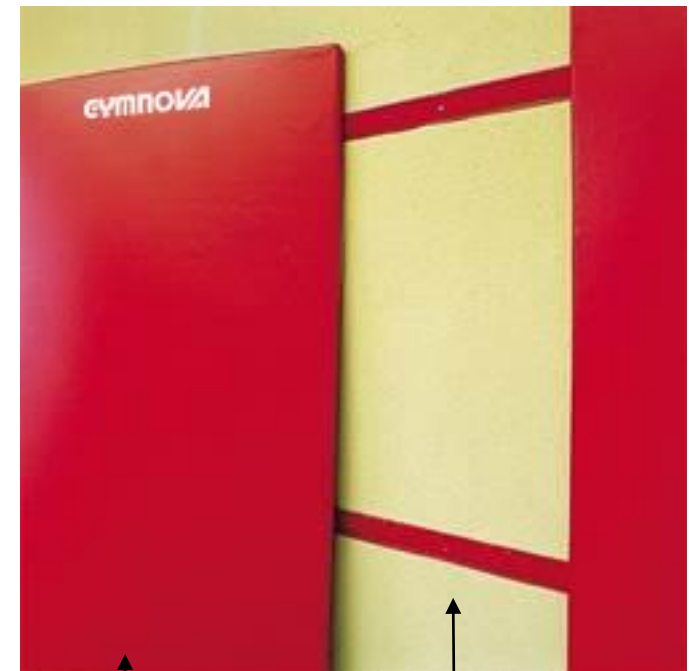

REMOVABLE WALL PROTECTION

- Protects all your sports areas
- Prevents risks of accidents
- Easy set up and replacement
- Colour available:

■ Red

It is recommended to install a wall protection if the space between the sports area (or mat) and the wall (or an obstacle) is less than 1.50m.

TECHNICAL FEATURES

- High density foam mat covered with a 1,000 denier phthalate free PVC fabric with a class M2 fire rating
- Supplied with a hook-and-loop system, stuck onto the wall or mounted with screws
- Dimensions = 200 x 100 x 6 cm (Lxwxth)
- Polyethylene foam
- Density = 25 k/m³

Protection

Hook-and-loop strip fixed to the wall