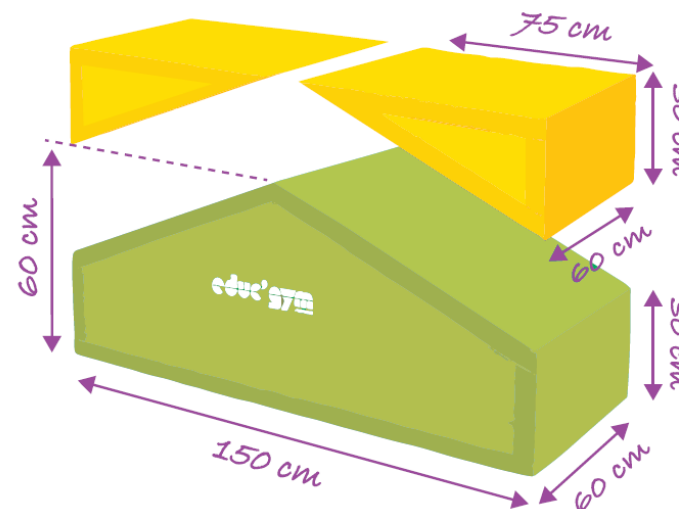

VARIO' BLOCK

- ❑ Range specially designed to develop motor skills of children
- ❑ Variable-geometry block that can be used to create a plinth, an inclined plan, a roof or a hexagonal bascule bridge
- ❑ Discovering of forward and backward rolls and slides
- ❑ Allows to explore sensations of balance in either a standing or lying position
- ❑ Can be combined with various elements of the Educ'Gym range and the Vario range thanks to similar dimensions

TECHNICAL CHARACTERISTICS

- ❑ Dimensions: 150 x 60 x 60 cm (LxWxH)
- ❑ Made from 25 kg/m³ density polyurethane foam
- ❑ Phthalate-free 1,000 denier PVC cover with M2 fire rating
- ❑ Hook-and-loop strips
- ❑ Comprises:
 - 2 wedges: 75 x 60 x 30 cm (LxWxH)
 - 1 plinth with raised wedges: 150 x 60 x 60/30 cm (LxWxH)

Endless number of use thanks to hook-and-loop strips