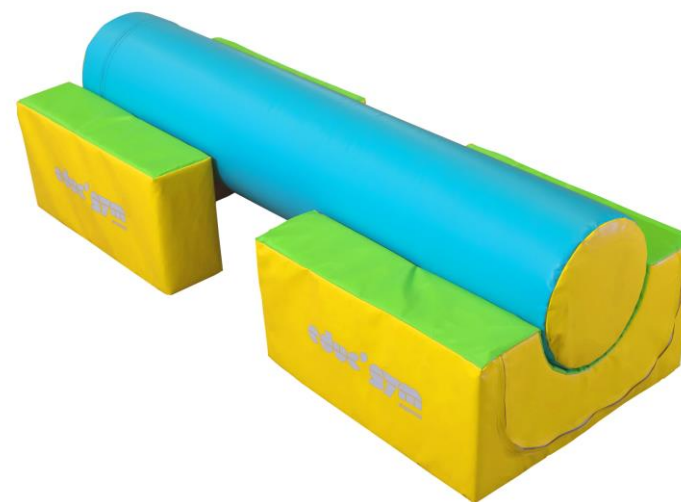

Ref. 0334 + Ref. 0329