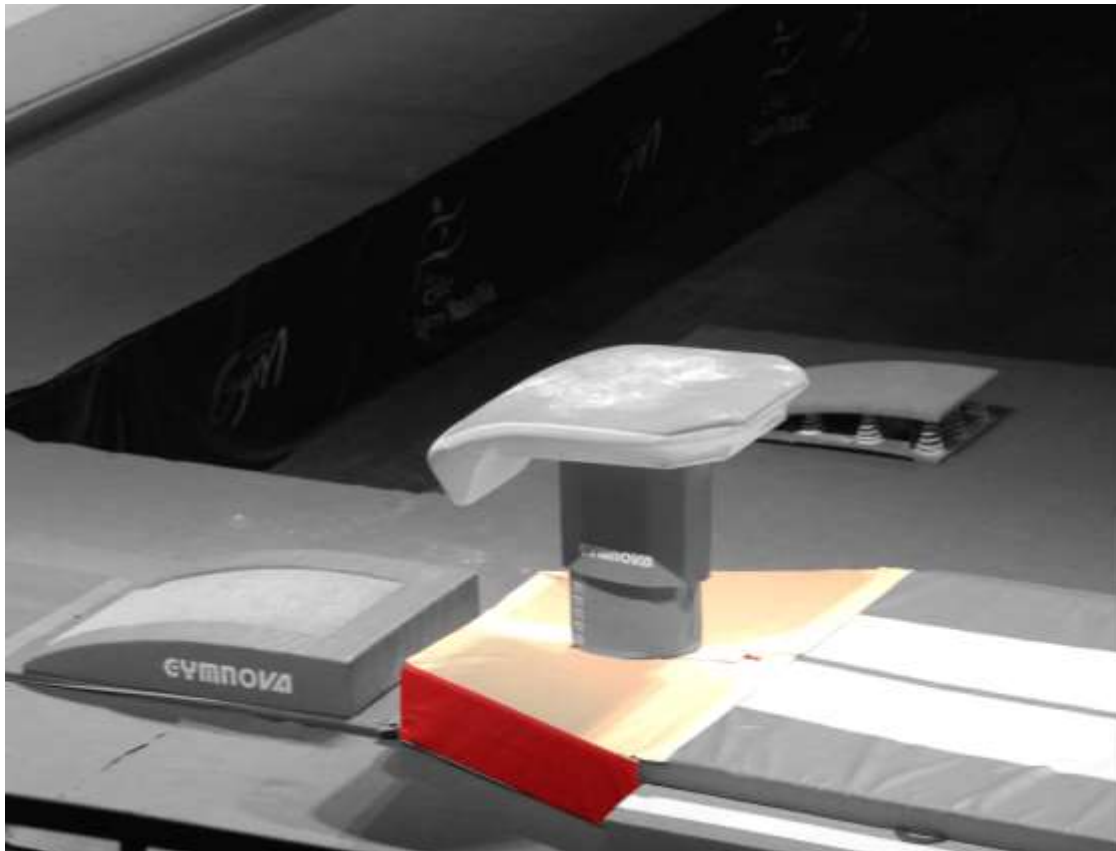

PEDESTAL-BASE VAULTING TABLE BASE SURROUND

- ❑ Increase gymnasts security
- ❑ Set of two mats
- ❑ Covers the whole metal vaulting table pedestal
- ❑ Angled shape to enable gymnasts to exit easily in the event of a failed vault
- ❑ Easy to assembly and dismantle
- ❑ Centre cut-out fits all GYMNOVA central base vaulting tables

TECHNICAL FEATURES

- Depth: 30 cm
- Width runway side = 1 m - Width landing mats side = 2 m
- Length = 1.20 m
- Phthalate-free 1,000 denier PVC cover with class M2 fire rating
- Fits around central feet thanks to a hook and loop fixing system
- Fitted with hook and loop for attaching to a landing mat for vault **Ref. 7006**