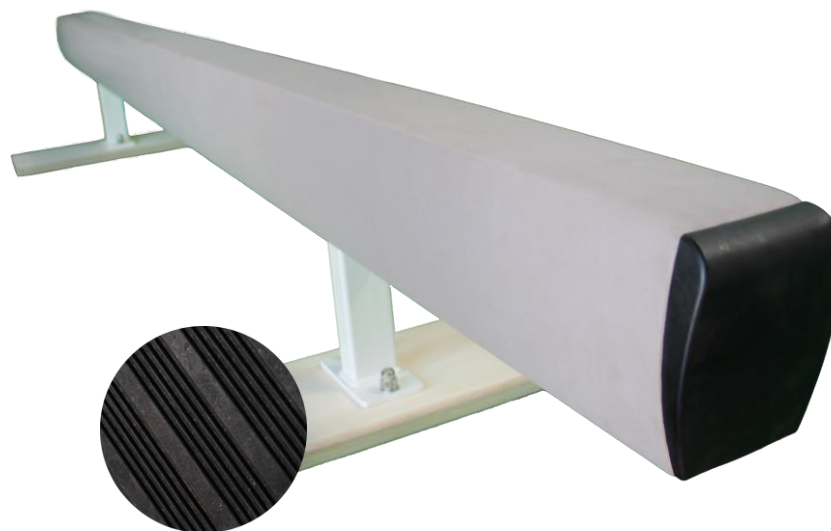

FP487-EN

UPDATE: 30/10/2020

REF. 681-682

APPARATUS

MARKETING DEPARTMENT
Y.NOUGUIER

LOW BEAMS

- ❑ Specially designed for school PE and club practice.
- ❑ Perfect for taking first steps into gymnastics, this low level beam gives the gymnast confidence due to a low level of (40 cm).
- ❑ Its width is identical to that of the standard beams therefore providing a similar experience.
- ❑ Added security thanks to its anti-slip cover.
- ❑ Gymnastic equipment ideal for school gymnasiums quick and easy set up.
- ❑ Option to place safety mats underneath for extra confidence in training.

FP487-EN

UPDATE: 30/10/2020

REF. 681-682

APPARATUS

MARKETING DEPARTMENT
Y.NOUGUIER

TECHNICAL FEATURES:

- Dimensions:
 - Beam: 500 or 300 x 10 x 16 cm (LxWxH)
 - Floor space: 300 or 500 x 60 x 40 cm (LxWxH)
- With anti-sliding cover and rubber feet

AVAILABLE REFERENCES:

- Ref. 681: - Length 3 m
- Ref. 682: - Length 5 m

Anti-sliding cover and rubber feet